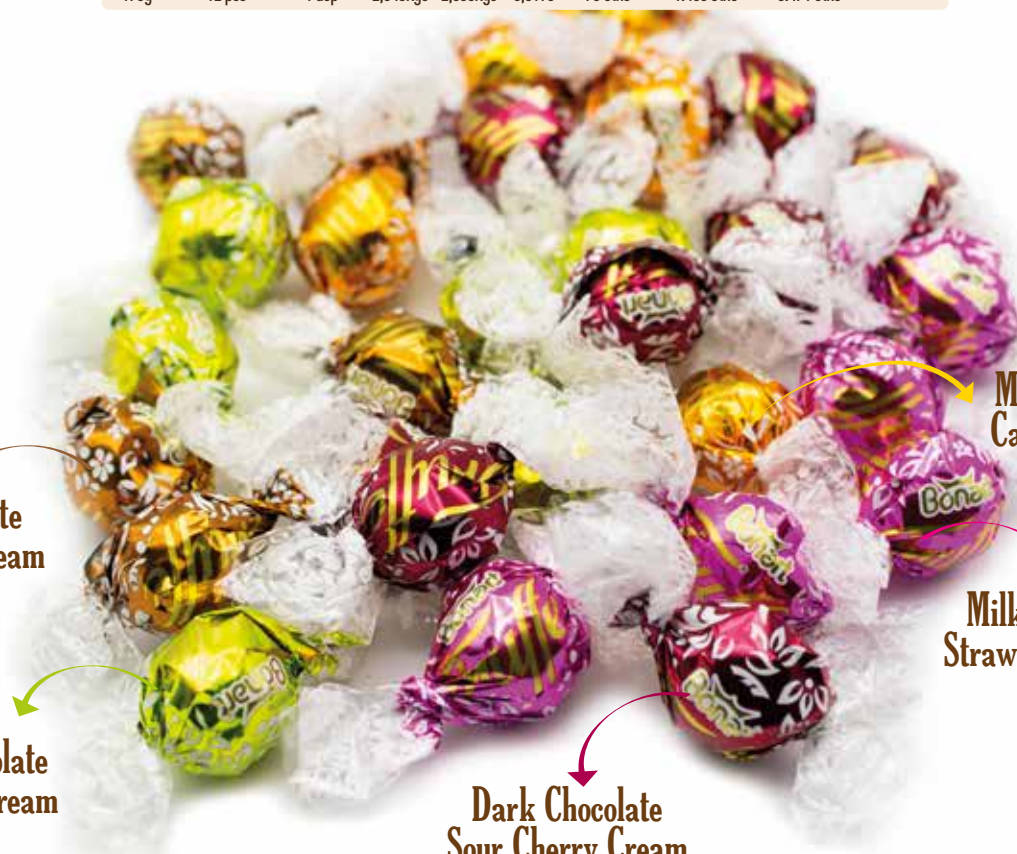

Carton Content			Carton Net Weight	Carton Gross Weight	Carton Volume (cbm)	Pallet Loading 120x80x185 Eu 75 ctns	Container Loading Qty/Cartoon		Custom Tariff/HS Code
Unit Weight	Consumer Pack	Display Box Qty					20" DRY	40" HC DRY	
170g	12 pcs	1 dsp	2,040kgs	2,600kgs	0,0193	75 ctns	1.450 ctns	3.471 ctns	1806.31.00.00.00

Milk Chocolate
Cappuccino Cream

Milk Chocolate
Caramel Cream

Milk Chocolate
Strawberry Cream

Milk Chocolate
Pistachio Cream

Dark Chocolate
Sour Cherry Cream